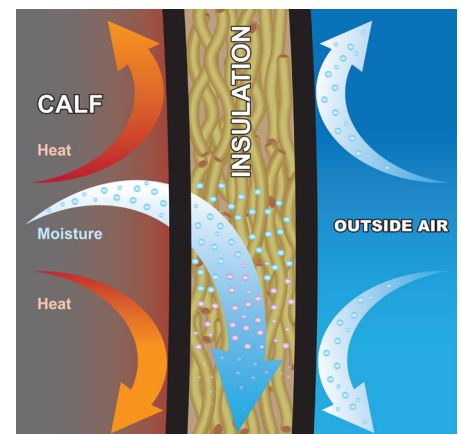

# ACCEL COAT

*High quality calf coat to provide additional protection to calves during cold weather.*

## FEATURES

- A proprietary insulation that wicks moisture away from the calf
- The outer shell has a double row of high density stitching and is made of high strength polyester with a urethane back
- Smooth inner lining
- Adjustable heavy-duty, quick release, elastic leg straps
- Adjustable brisket strap
- Machine washable

## BENEFITS

- Provides superior thermal capabilities.
- Water resistant and durable in the harshest conditions.
- Provides maximum comfort for calves.
- Ideal for calves of all ages and sizes.
- Dressing calf is a one person task.
- Ensures bio-security between calf uses.