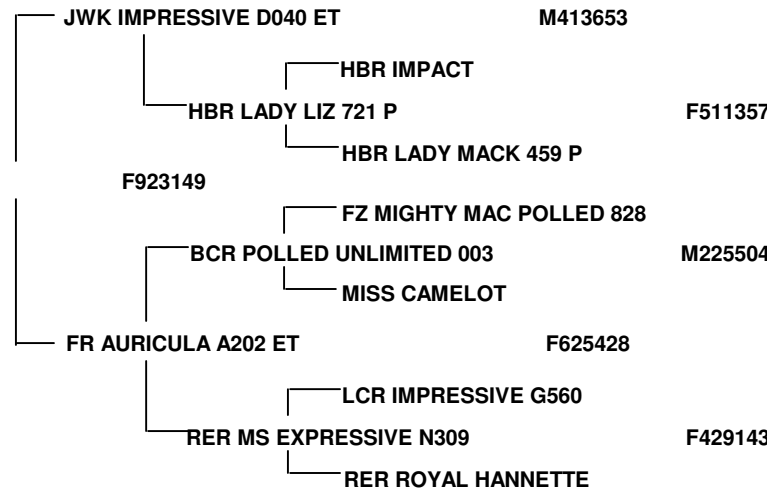

Extended Pedigree

11700 N.W. PLAZA CIRCLE, KANSAS CITY, MISSOURI 64153 Tel: (816) 464 - 5977 Fax: (816) 464-5759

S EATONS ELEMENT 1353

M304405	EATONS PERFORMER 6709	M268978
	EATONS MISS BIG SANDY	F422034
F576980	EATONS ALLIANCE 7815	M273632
	EATONS MISS GLACIER 2541	F421598
M365360	EATONS PREDICTOR 9230	M304405
	EATONS MISS FLOWERS 8349	F523251
RF669897	ENTICER RC 249	M236793
	EATONS MISS CIRCLE 8198	RF665144
M304405	EATONS PERFORMER 6709	M268978
	EATONS MISS BIG SANDY	F422034
F576980	EATONS ALLIANCE 7815	M273632
	EATONS MISS GLACIER 2541	F421598

Name	Reg #			
NWMSU PLATINUM 4108	M708062			
PH#	D.O.B.			
4108	05 September 2004			
EPD'S.				
BWT	WWT	YWT	MILK	Tot Mat
EPD	EPD	EPD	EPD	EPD
ACC	ACC	ACC	ACC	ACC
-3.1	29	47	-1	13
0.81	0.69	0.62	0.36	

M342800	EATONS TRADITION 8805	M287638
	EATONS MISS MERSTAR 9694	F548809
F523247	EATONS PERFORMER 6709	M268978
	EATONS MISS RHODORA 5895	RF671503
M202427	FRISBIE MAC POLLED 257	M185428
	MISS LW FA BINGO 229	F159732
F354249	XXI CENTURY	M169294
	MISS KENO 333	RF565074

D NWMSU AURICULA 077 ET

M243189	FF SENSATION 17S0 POLLED	VPM218695
	HBR LADY COTANO 243	RF498006
F465129	FZ MIGHTY MAC POLLED 828	VPM171312
	MCF SCEPERS FIRST LADY	F394067
VPM171312	FZ MAC 236 POLLED	VPM122718
	MISS J.E.B. 40	PRF62479
F320701	MR CAMELOT POLLED	M52941
	CAB MISS BONAPARTE	F229611
M182123	LCR SIR ROYAL SAM 790	M56482
	SD MISS AMOUR	F81526
F353606	HCR EXPECTATION 269	M185396
	LCR MS ROYAL HANNA H131	F286669