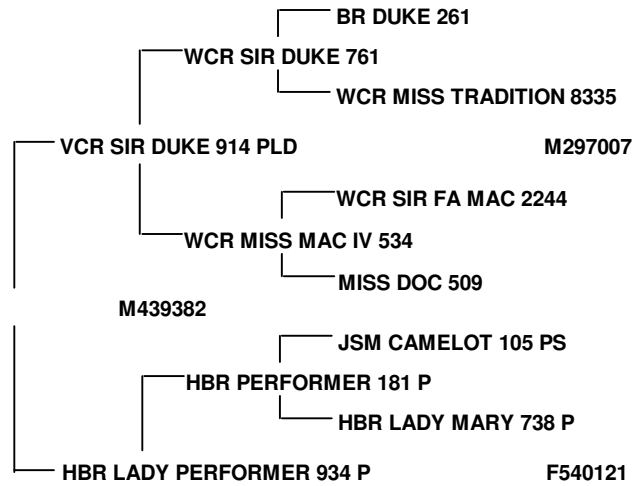

# Extended Pedigree

11700 N.W. PLAZA CIRCLE, KANSAS CITY, MISSOURI 64153 Tel: (816) 464 - 5977 Fax: (816) 464-5759

**S JWK CHOICE PLUS E203 ET**

M269828	M246564	BR DUKE 295 BR ANN 14	M216200 F281867
	F430389	ABC WIENKS TRADITION WCR MISS MAC 141	M228594 F386614
	M234430	WCR SIR FAB MAC 809 WCR MISS CENTURY 920 TWN	M202427 F354249
	F454628	SIR LW FACCO 921 MISS DOC 301	M51422 RF599594
	RF641594	MR CAMELOT POLLED MISS JSM CHAMPAGNE 1ST	M52941 RF447922
	M178772	HBR ALFALFA 114 PLD HBR LADY ARTISTE 404	M175007 F280713
	F403337	FZ MIGHTY MAC POLLED 828 MISS J.E.B. 40	VPM122718 PRF62479
	M238644	HCR POLLED SCEPTER 0094 MARTINS PURLEY 8036	M220976 F325342
	F465129	WCR SIR DUKE 783 MISS SUGAR VALLEY 908	M272326 F357387
	M411450	LT UNLIMITED CHAPS 0109 LT PRAIRIE MAIDEN 8095	M321535 F520136
	F634394	FZ MIGHTY MAC POLLED 828 MISS CAMELOT	VPM171312 F320701
	M225504	MR BONAPARTE 194 TWIN PP SHANNAS 54 BLF	M117247 RF539475
	F602367	RCC ROYAL STANDOUT 2973 BCR MISS PLD CHALLENGER	M212349 F362005
	F338075	RIVERWOOD ELEVATION 44 SHOESTRING GENESIS	M166047 F347898
	M233758	ERNMORE KARL WITHA K 25W ERNMORE B FRANCIS 17X	EMC82375 F710300
	F438502	MF PRESTIGE 002 CCC ORPAH 005	M213249 F394665

Name	Reg #			
<b>WCF ACCELERATED CHOICE</b>	<b>M701224</b>			
PH#	D.O.B.			
<b>265</b>	<b>21 March 2005</b>			
EPD'S.				
BWT	WWT	YWT	MILK	Tot Mat
EPD	EPD	EPD	EPD	EPD
ACC	ACC	ACC	ACC	ACC
0.4	24	39	14	26
0.56	0.42	0.38	0.24	

**D WCF SHANDY STANDOUT**

M411450	F634394	LT UNLIMITED CHAPS 0109 LT PRAIRIE MAIDEN 8095	M321535 F520136
	M225504	FZ MIGHTY MAC POLLED 828 MISS CAMELOT	VPM171312 F320701
	F602367	MR BONAPARTE 194 TWIN PP SHANNAS 54 BLF	M117247 RF539475
	F338075	RCC ROYAL STANDOUT 2973 BCR MISS PLD CHALLENGER	M212349 F362005
	M233758	RIVERWOOD ELEVATION 44 SHOESTRING GENESIS	M166047 F347898
	F438502	ERNMORE KARL WITHA K 25W ERNMORE B FRANCIS 17X	EMC82375 F710300
	M326029	MF PRESTIGE 002 CCC ORPAH 005	M213249 F394665