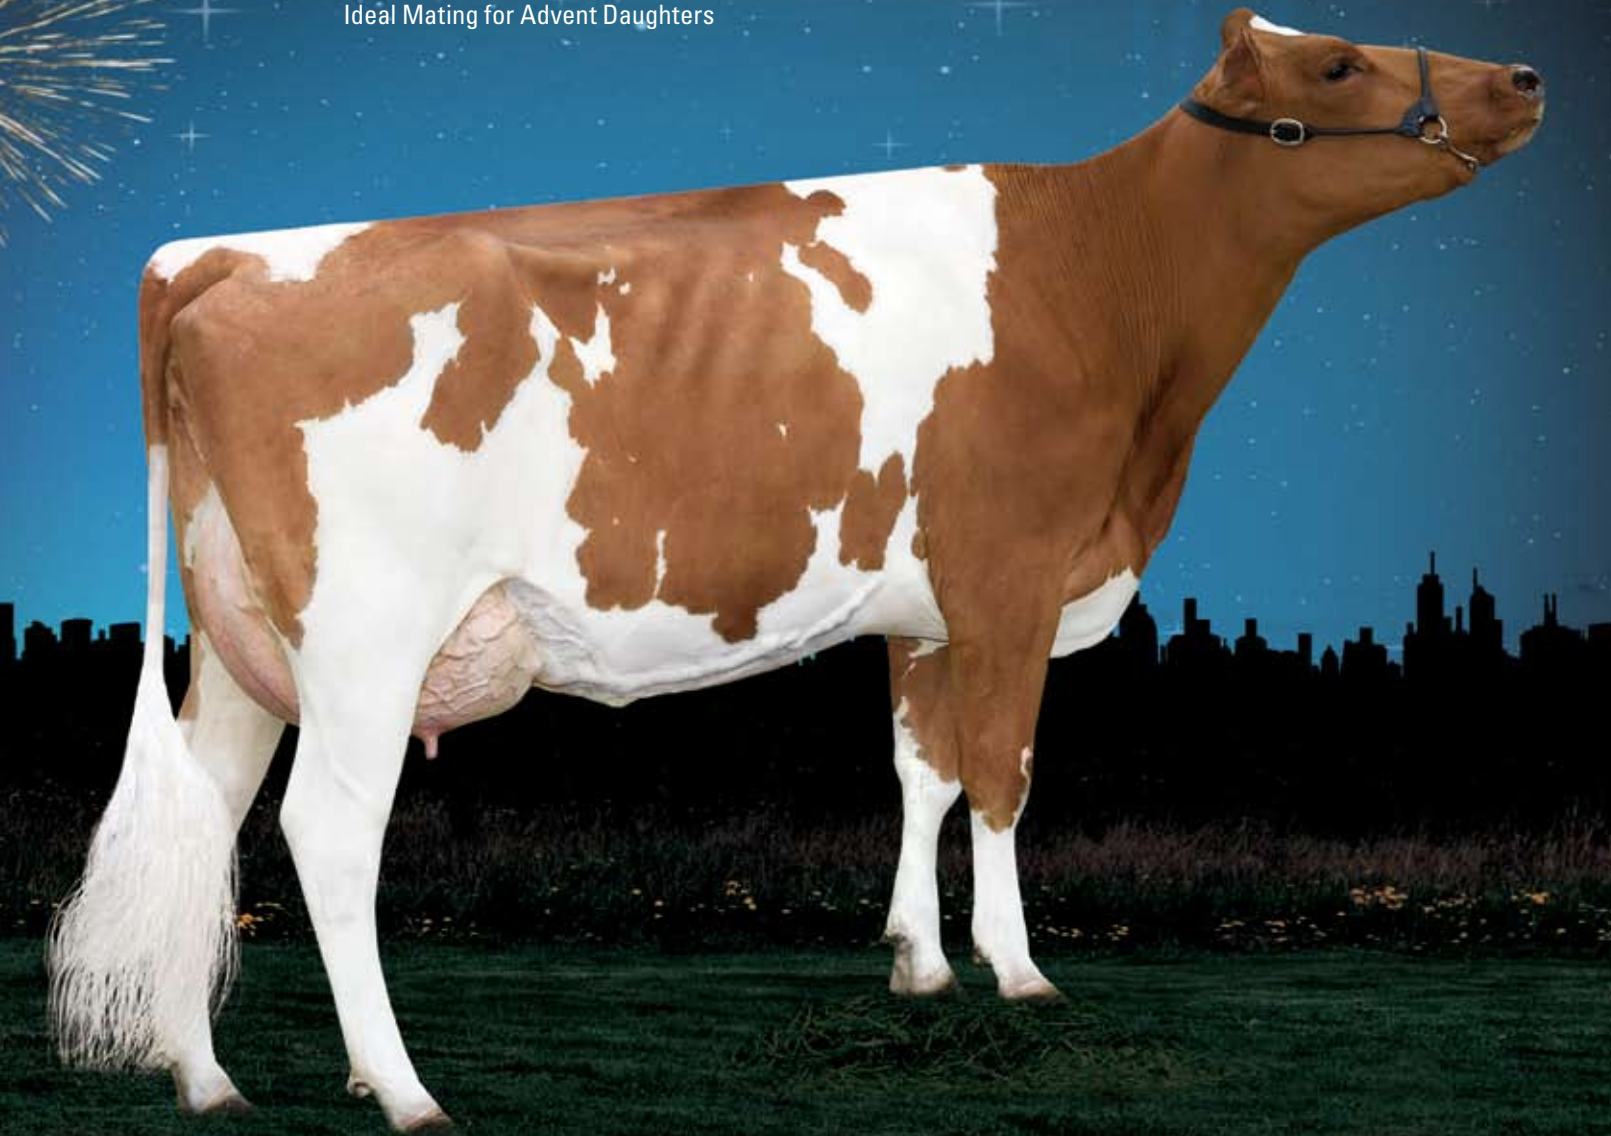

014H005095
ALANDO-RED
 TALENT*RC X EX-91-3E RUDOLPH X EX-94-3E ENHANCER

Fancy Udders
 Low Calving Ease
 Shallow Udders with Strong Attachments
 Extremely High Fertility
 Ideal Mating for Advent Daughters

Above: Ripley Alando 2492-Red. McCullough photo.

250H00950
SECURE-RED
 MR BURNS X VG-87 GOLDWYN X VG-87 DURHAM

High Type Genomic Red Young Sire
 Show Type!
 Protein and Fat Percent Improver
 Popular with Red & White Holstein
 Breeders!