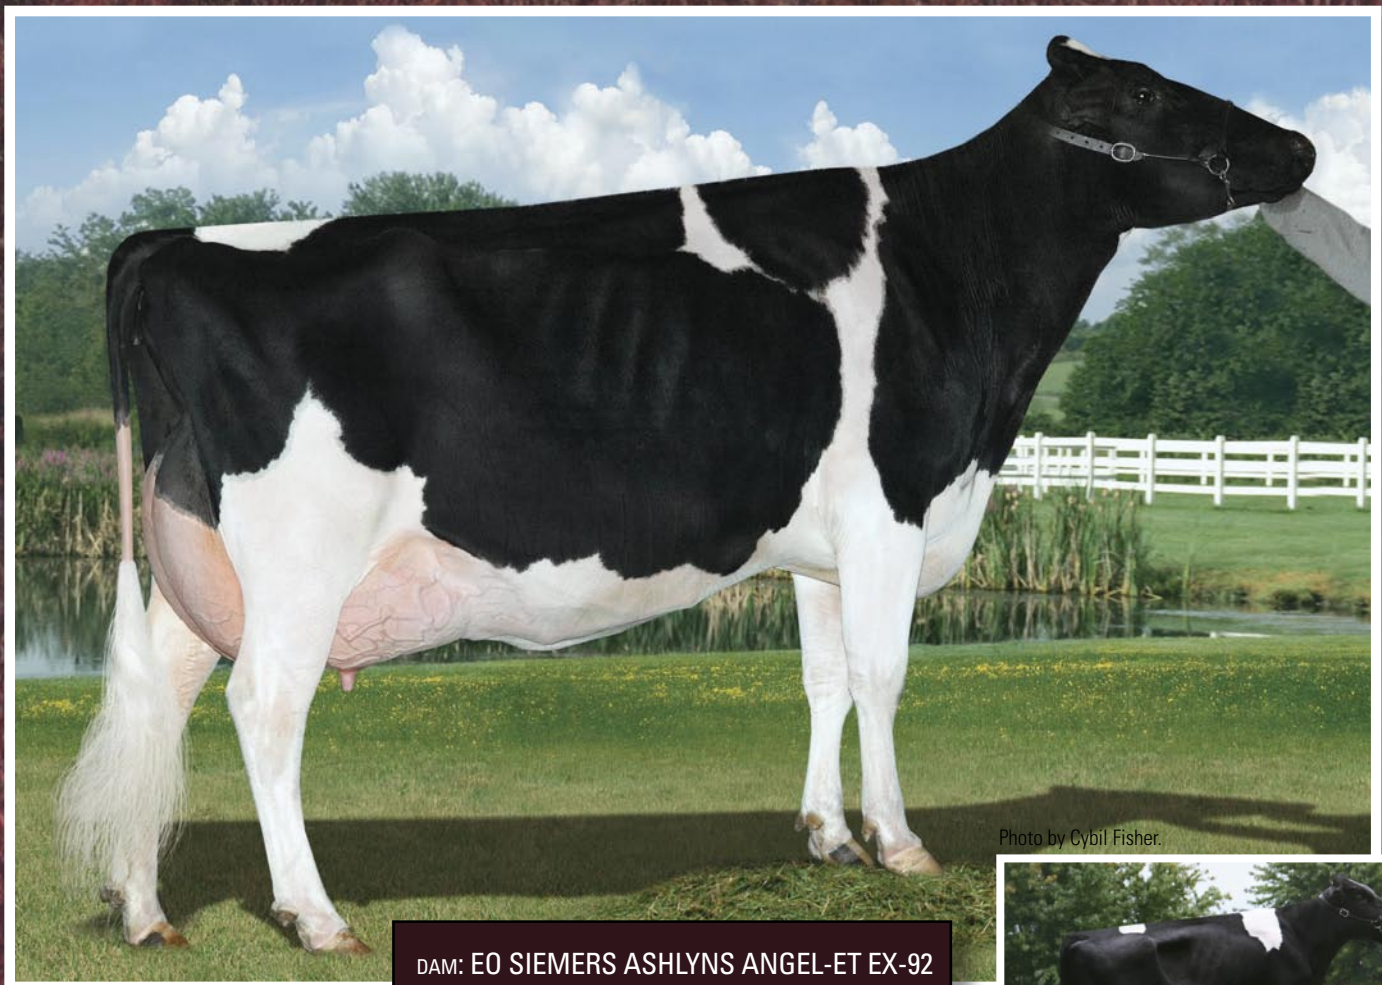

Fall 2008

An elite young sire offering that features offspring from breed leaders in the show ring and in production.

The Winner's Circle

Special Edition!

Audi

202H000633 Arethusa Audi Fortune-ET
HOUSA139044906 aAa 123654
Fortune x EX-92 Stormatic x EX-96 2E Tri-Day Ashlyn-ET

PA: +3.21 PTAT; +2.67 UDC; +2.96 FLC

DAM: EO SIEMERS ASHLYNS ANGEL-ET EX-92

2005 All-American Winter Yearling Heifer
2006 Reserve All-American Sr. 2-Year-Old Cow
2005 1st International Winter Yearling Heifer
2006 2nd International Sr. 2-Year-Old Cow
2008 3rd Place 4-Year-Old, World Dairy Expo